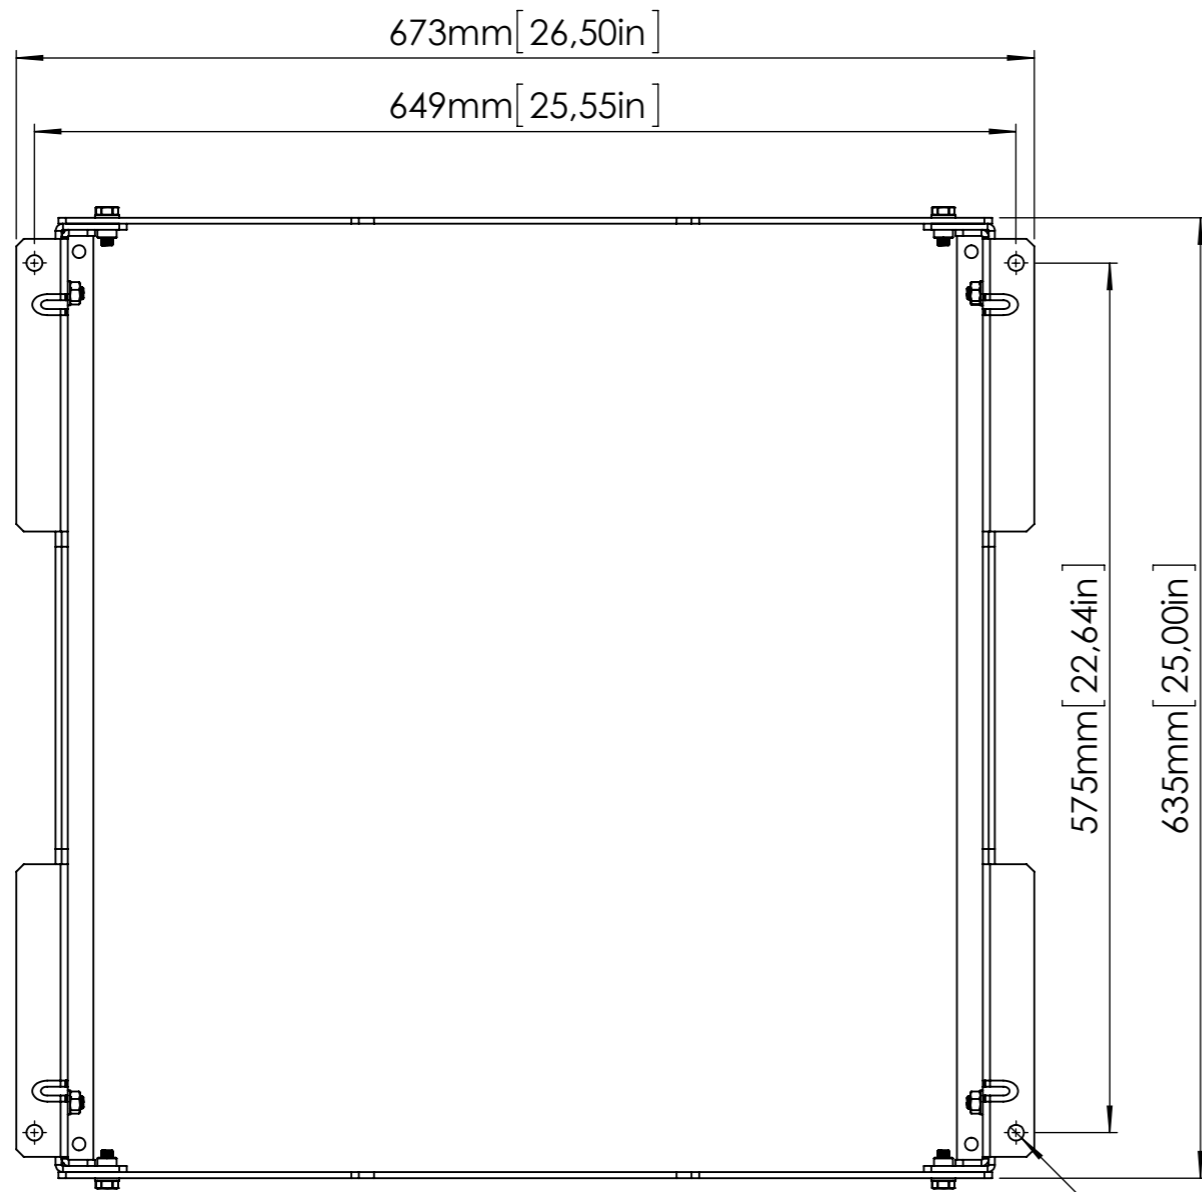

This document is property of 3nine AB, and may not without our written permission be copied, imparted to a third party or used for any unauthorized purpose.

4x \varnothing 10,50mm [0,41in]

1	1	Adjustable Bracket Kit Nina Lova	MR142-368		
Item	Qty	Description	Drawing/material	Dimension	Ref.std./Notes
Surface conditioning			Heat treatment	Asm.	Scale 1:5
General tolerance SS-ISO 2768		General roughness, Ra		Denomination	
Drawn 130327 Sign FE		Adjustable Bracket Kit			
Check. Sign					
3nine		Nina Lova			
		Article nr. 250-018	Drawing nr. 250-018	Sheet 1 of 1	Mod.