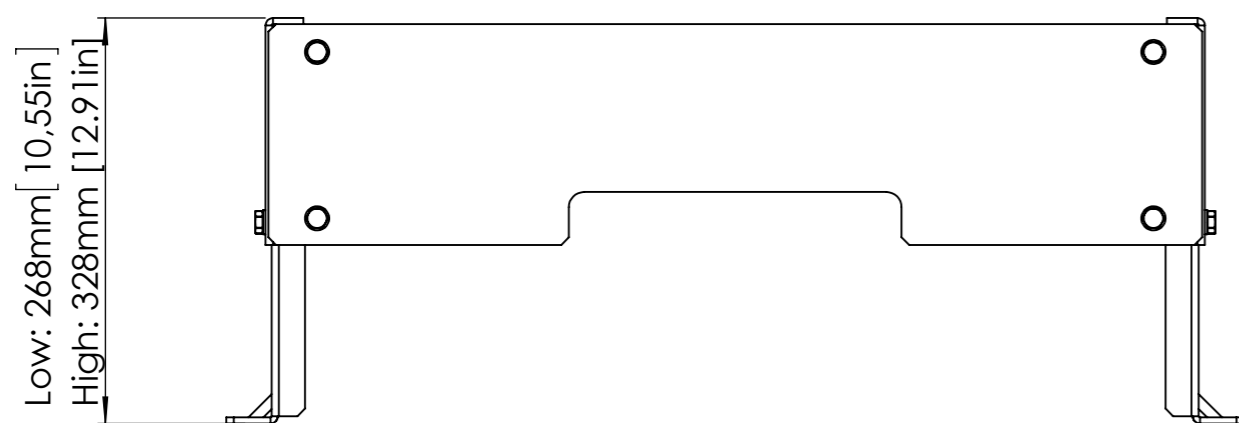

This document is property of 3nine AB, and may not without our written permission be copied, imparted to a third party or used for any unauthorized purpose.

4x \varnothing 10,50mm [0,41in]

1	1	Adjustable Bracket Kit Nina Lova	MR142-368		
Item	Qty	Description	Drawing/material	Dimension	Ref.std./Notes
Surface conditioning			Heat treatment	Asm.	Scale 1:5
General tolerance SS-ISO 2768		General roughness, Ra		Denomination	
Drawn 130327 Sign FE		Adjustable Bracket Kit			
Check. Sign					
3nine		Nina Lova			
		Article nr. 250-018	Drawing nr. 250-018	Sheet 1 of 1	Mod.