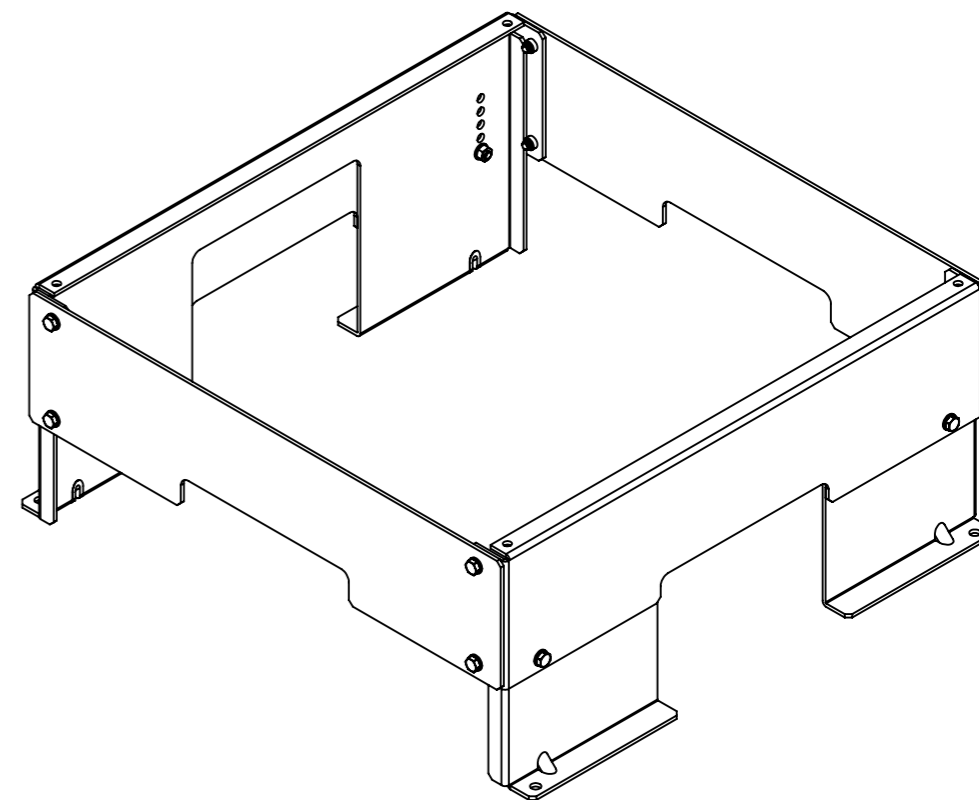

This document is property of 3nine AB, and may not without our written permission be copied, imparted to a third party or used for any unauthorized purpose.

4x \varnothing 10,50mm [0,41in]

1	1	Adjustable Bracket Kit Nina Lova	MR142-368		
Item	Qty	Description	Drawing/material	Dimension	Ref.std./Notes
Surface conditioning			Heat treatment	Asm.	Scale 1:5
General tolerance SS-ISO 2768		General roughness, Ra		Denomination	
Drawn 130327 Sign FE		Adjustable Bracket Kit			
Check. Sign					
3nine		Nina Lova			
		Article nr. 250-018	Drawing nr. 250-018	Sheet 1 of 1	Mod.