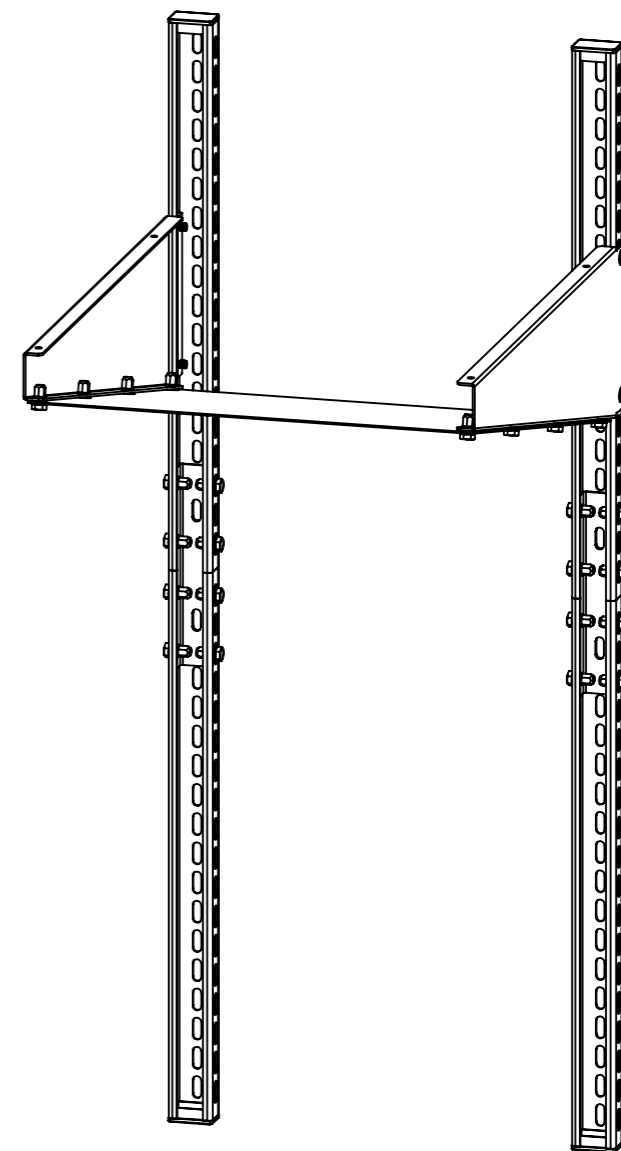

This document is property of 3nine AB, and may not without our written permission be copied, imparted to a third party, or used for any unauthorized purpose.

1	1	Wall mounting Kit	MR142-377		
Item	Qty	Description	Drawing/material	Dimension	Ref.std./Notes
Surface conditioning			Heat treatment		Scale
General tolerance SS-ISO 2768		General roughness, Ra		Asm.	1:10
Drawn	130327	Sign FE	Wall Mounting Kit Nina Lova		
Check.	Sign				
			Article nr.	250-016	Drawing nr. 250-016
			Sheet 1 of 1		Mod.

A B C D E F G H

6
5
4
3
2
1