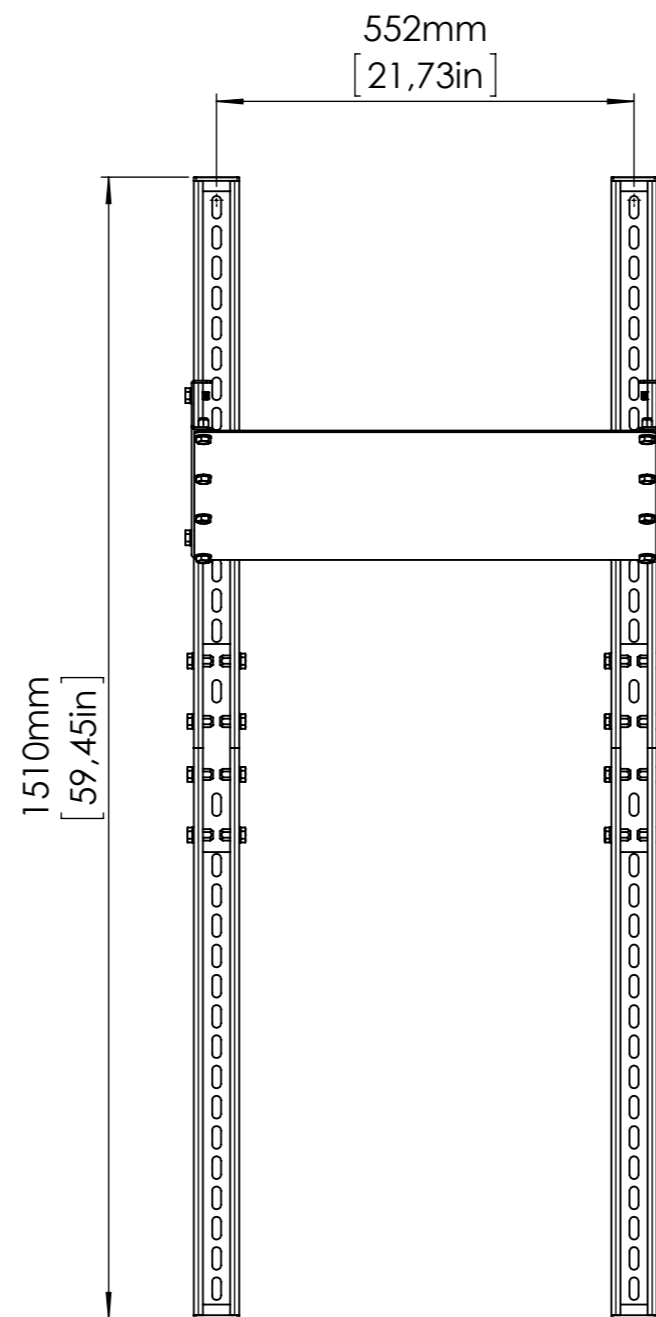

This document is property of 3nine AB, and may not without our written permission be copied, imparted to a third party, or used for any unauthorized purpose.

1	1	Wall mounting Kit	MR142-377		
Item	Qty	Description	Drawing/material	Dimension	Ref.std./Notes
Surface conditioning			Heat treatment		Scale
General tolerance SS-ISO 2768		General roughness, Ra		Asm.	1:10
Drawn	130327	Sign FE	Wall Mounting Kit Nina Lova		
Check.	Sign				
			Article nr.	250-016	Drawing nr. 250-016
			Sheet 1 of 1		Mod.

A B C D E F G H

6
5
4
3
2
1